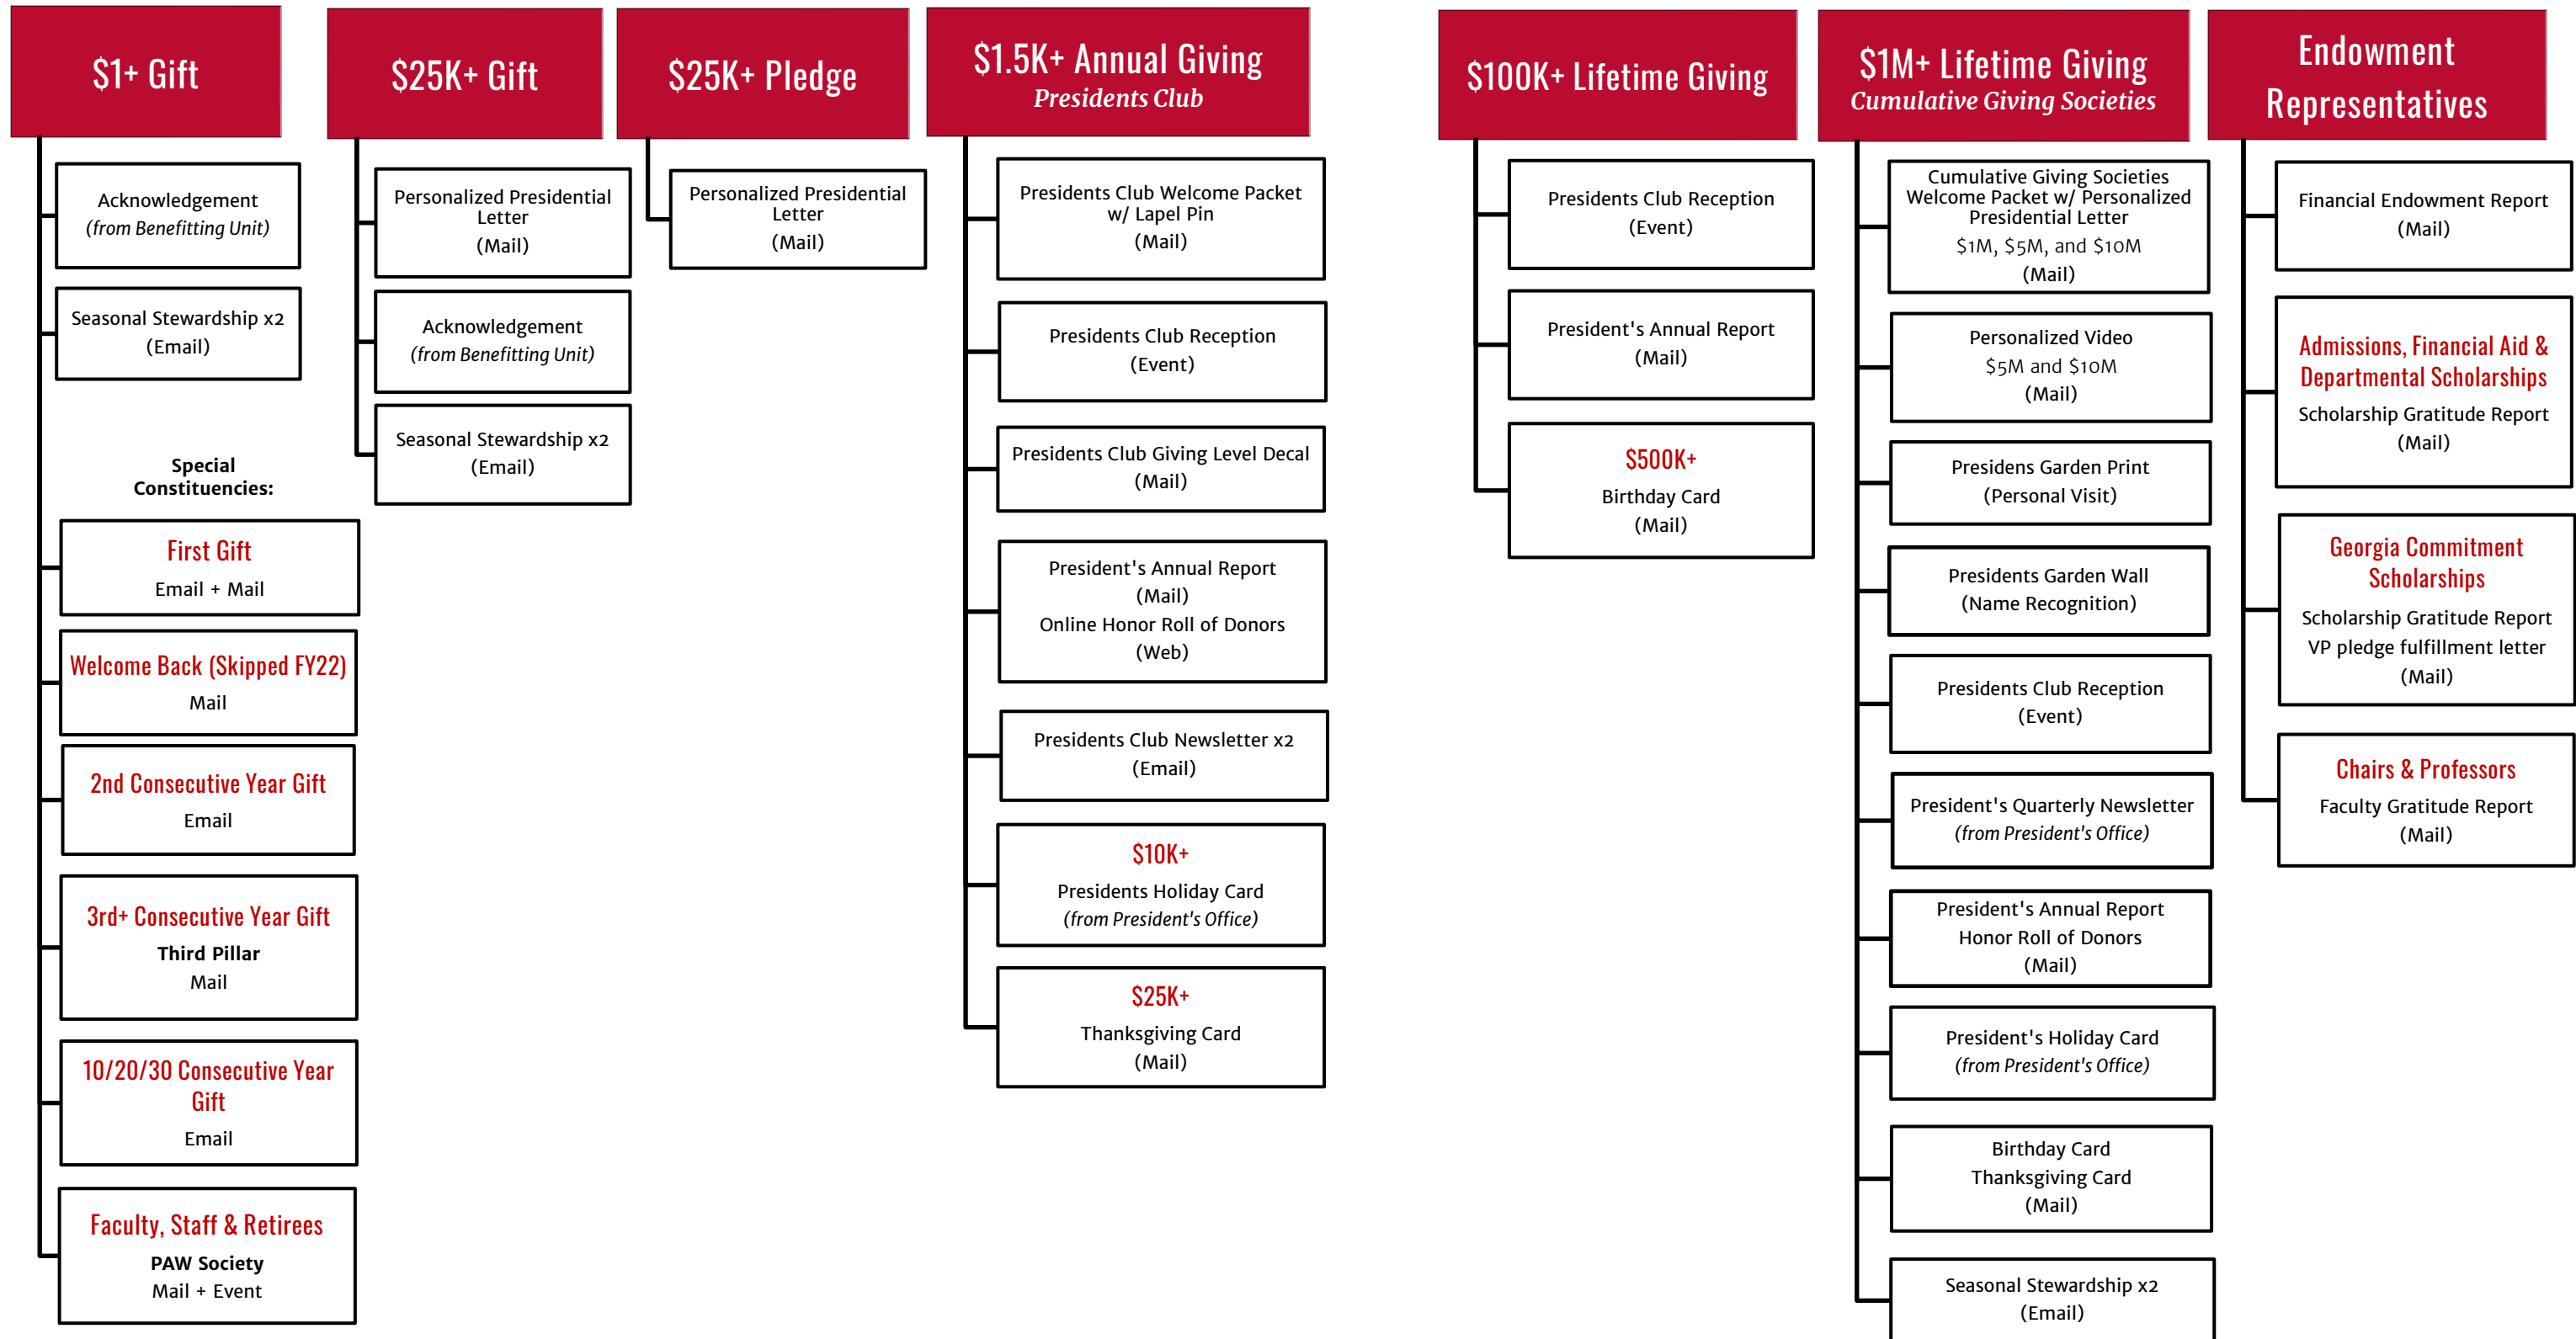

ANNUAL STEWARDSHIP

RECURRING STEWARDSHIP

To view our online matrix: www.dar.uga.edu/donor-relations