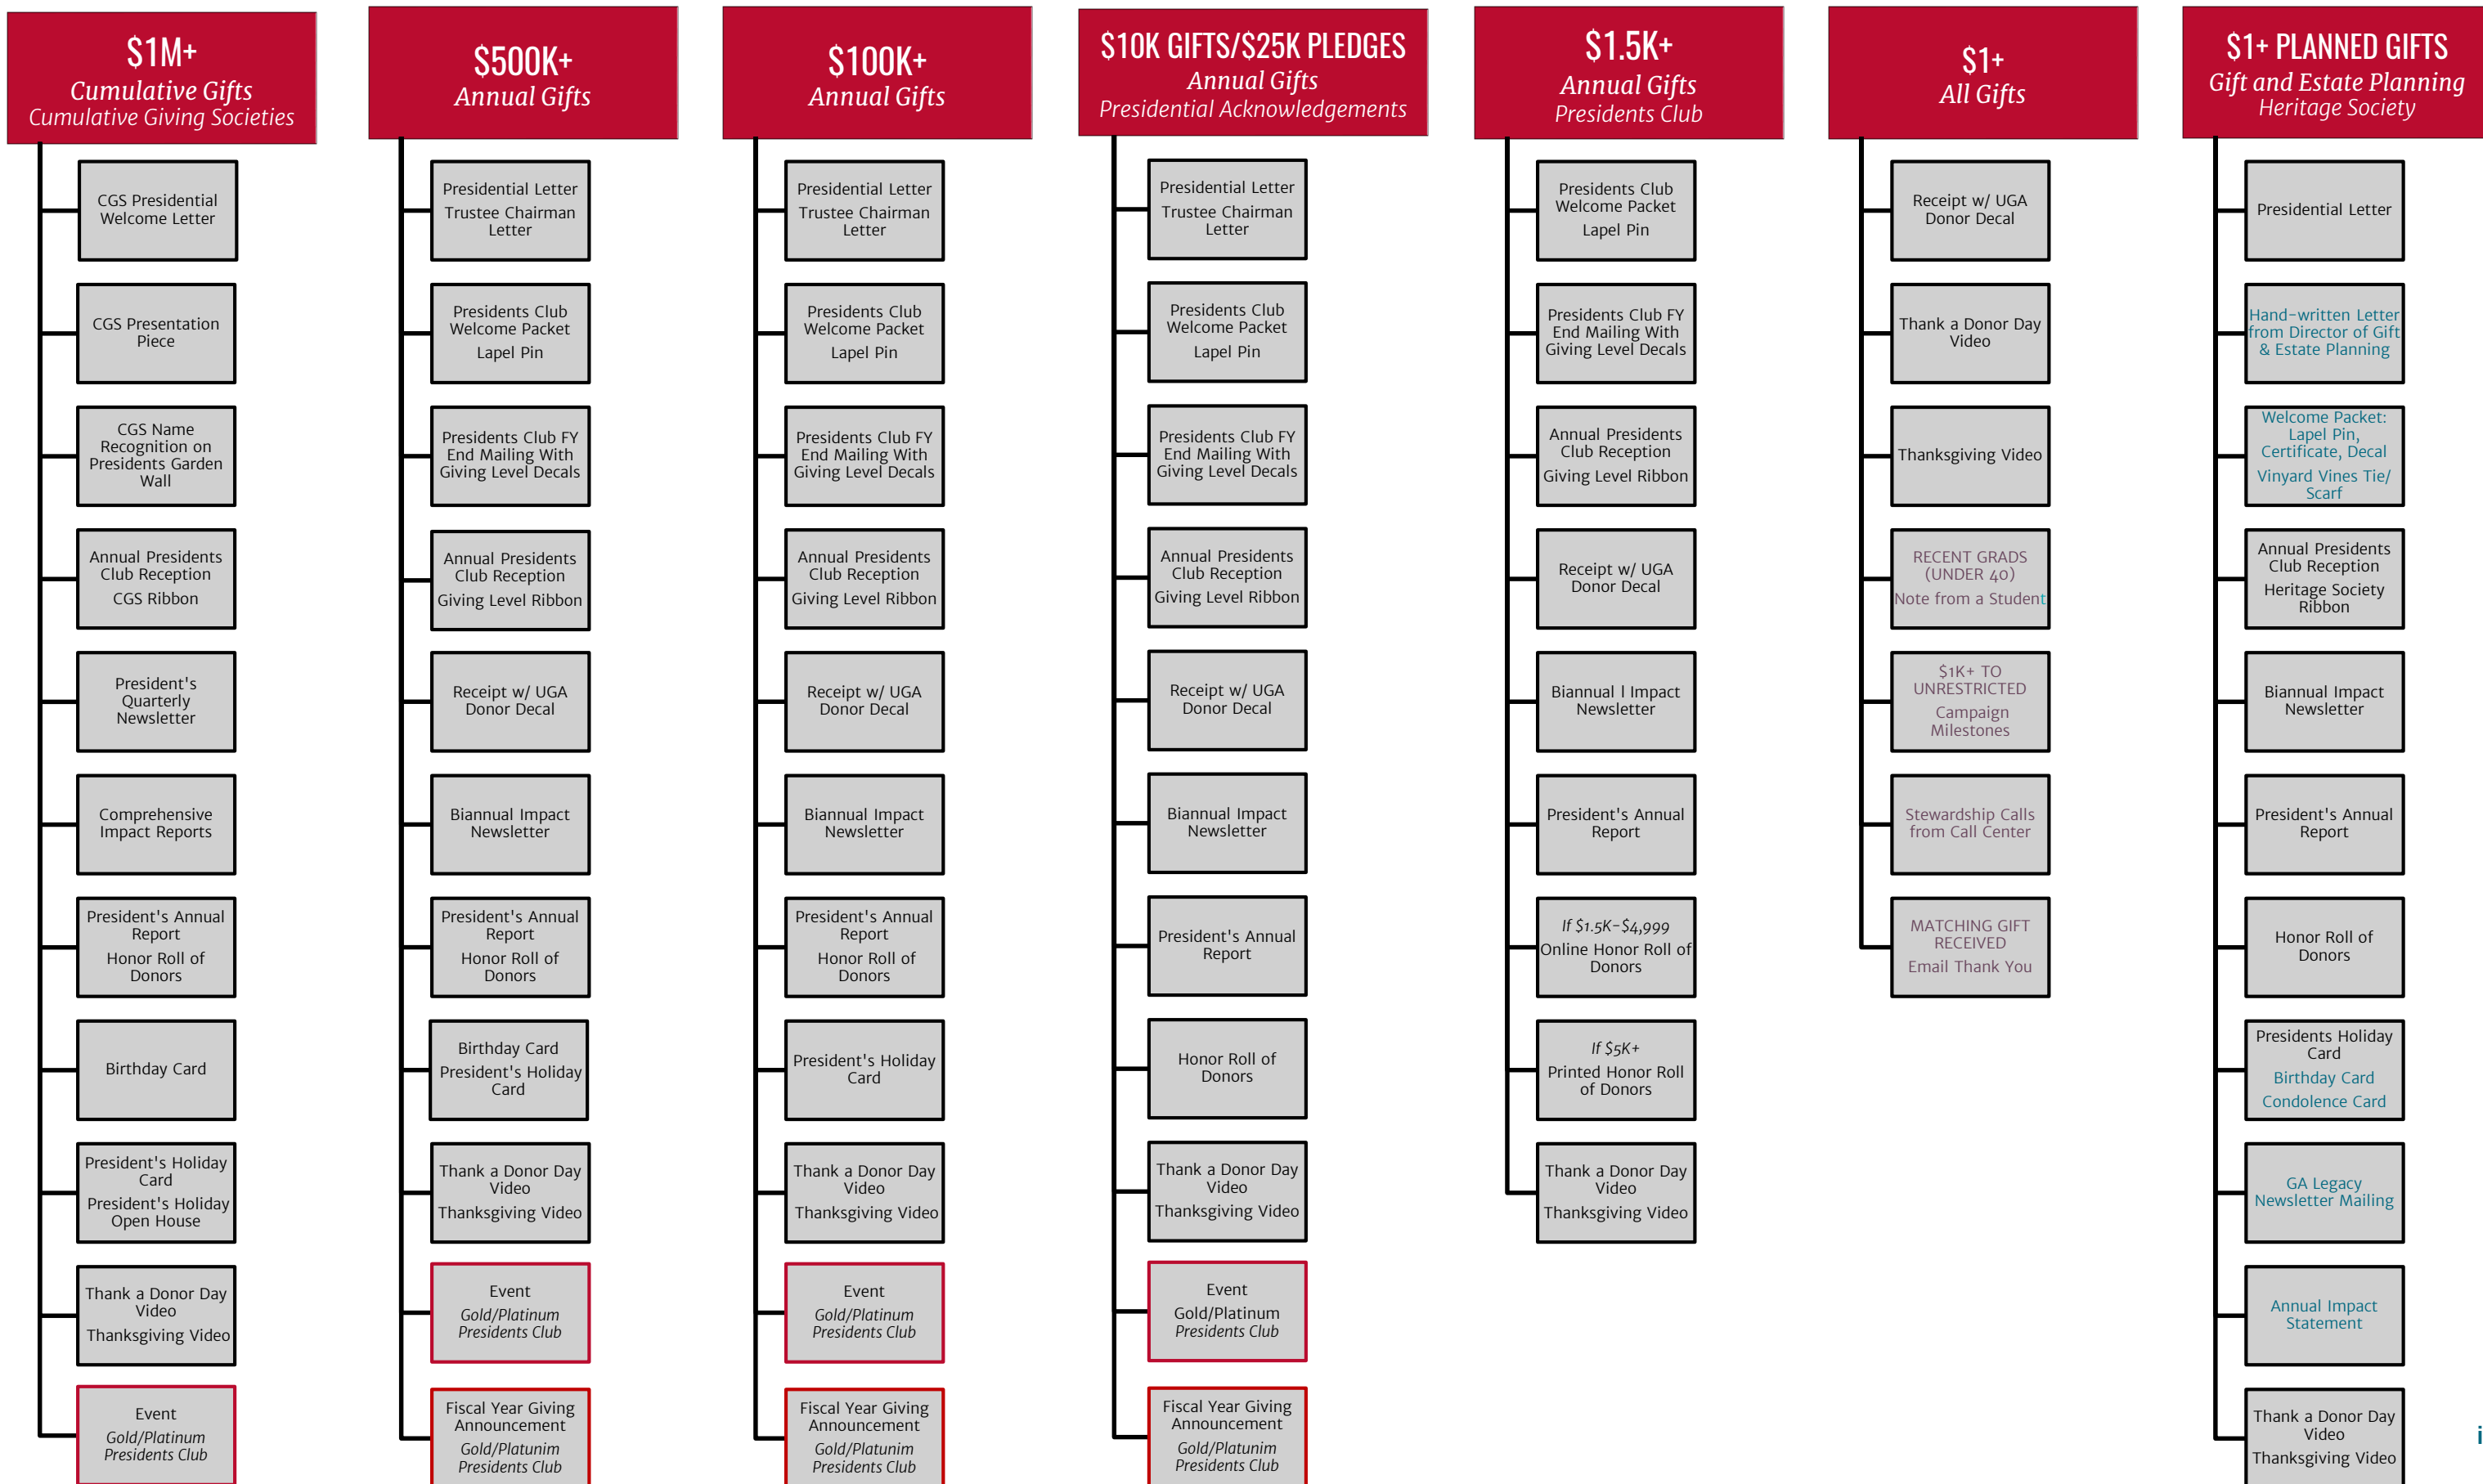

2019 Stewardship Matrix

UNIVERSITY-WIDE STEWARDSHIP BY GIFT AMOUNT

Donor Relations & Stewardship
Annual Giving
Gift & Estate Planning

Current Stewardship
 Future Stewardship

2019 Stewardship Matrix

UNIVERSITY-WIDE STEWARDSHIP BY TYPE OF DONOR

□ Current Stewardship
□ Future Stewardship